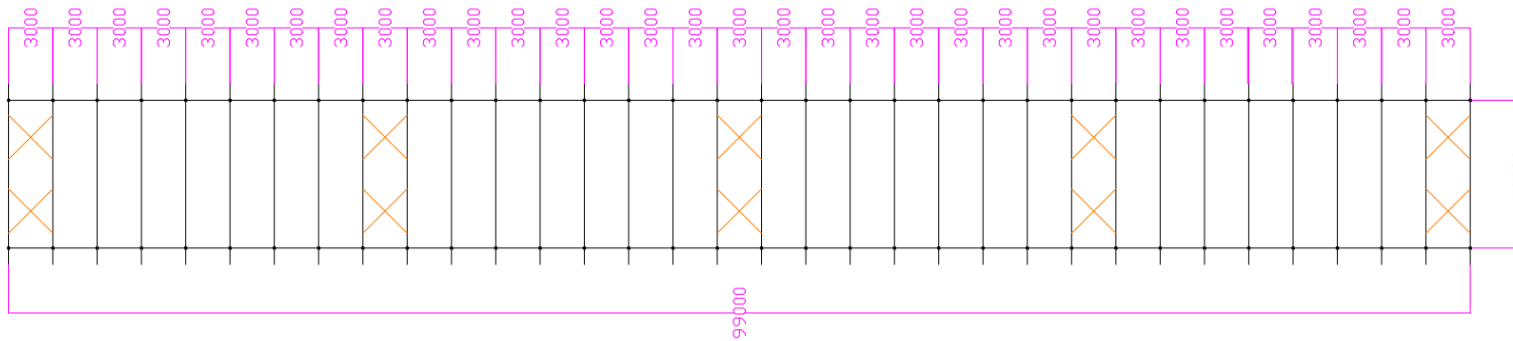

REVISIONS			
ZONE	REV.	DESCRIPTION	DATE
	1	INITIAL RELEASE	06.06.2018

DIMENSIONS ARE SHOWN IN INCHES AND (MILLIMETERS).
UNSPECIFIED TOLERANCES ARE:

ANGLES	INCH	MM
±0°30'	.000±.002	.000±.051
	.000±.005	.00±.127
	.00±.050	.0±.254

MATERIAL -

FINISH -

DO NOT SCALE DRAWING

	NAME	DATE
DRAWN	ABRE	09.01.2018
CHECKED	-	-
-	-	-
-	-	-
-	-	-

COMMENTS:

BENODIG:

BRANDWACHT STAAL
6 JOUBERT STR, WORCESTER, ZA 6850
Phone: +27 (0)2334-21637 MAIL: brandwachtstaal@telkomsa.net
WEB: www.brandwachtstaal.co.za

ABRE/2018/BEN WOOLS 99M HOENDER HOK

SIZE	DFX. NO.	REV.
C	-	0
SCALE 1:1	WEIGHT: KG	SHEET 1 OF 1