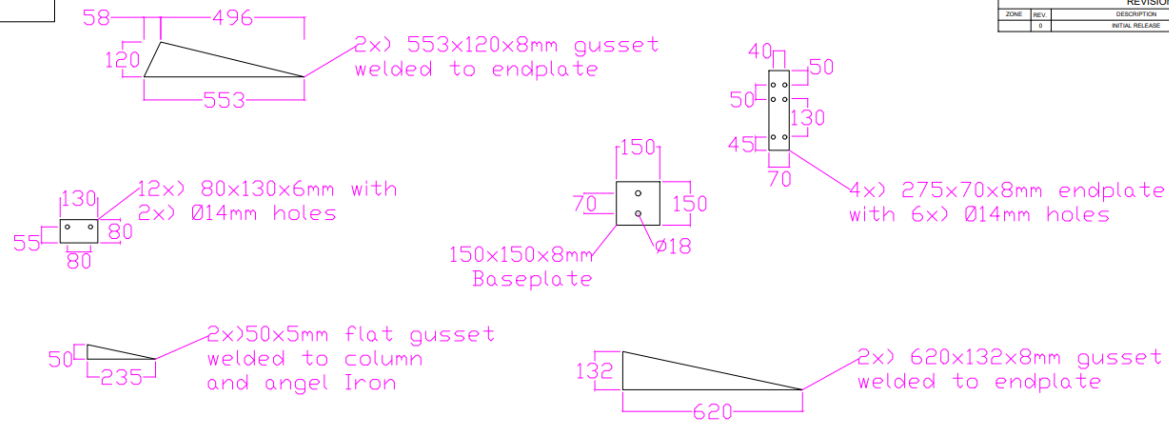

REVISIONS			
ZONE	REV.	DESCRIPTION	DATE
	1	INITIAL RELEASE	06.06.2018

DIMENSIONS ARE SHOWN IN INCHES AND (MILLIMETERS).
UNSPECIFIED TOLERANCES ARE:

ANGLES	INCH	MM
±0°30'	.000±.002	.000±.051
	.000±.005	.00±.127
	.00±.050	.0±.254

MATERIAL -

FINISH -

DO NOT SCALE DRAWING

	NAME	DATE
DRAWN	ABRE	09.01.2018
CHECKED	-	-
-	-	-
-	-	-
-	-	-

COMMENTS:

BENODIG:

BRANDWACHT STAAL
6 JOUBERT STR, WORCESTER, ZA 6850
Phone: +27 (0)2334-21637 MAIL: brandwachtstaal@telkomsa.net
WEB: www.brandwachtstaal.co.za

ABRE/2018/BEN WOOLS 99M HOENDER HOK

SIZE	DFX. NO.	REV.
C	-	0
SCALE 1:1	WEIGHT: KG	SHEET 1 OF 1