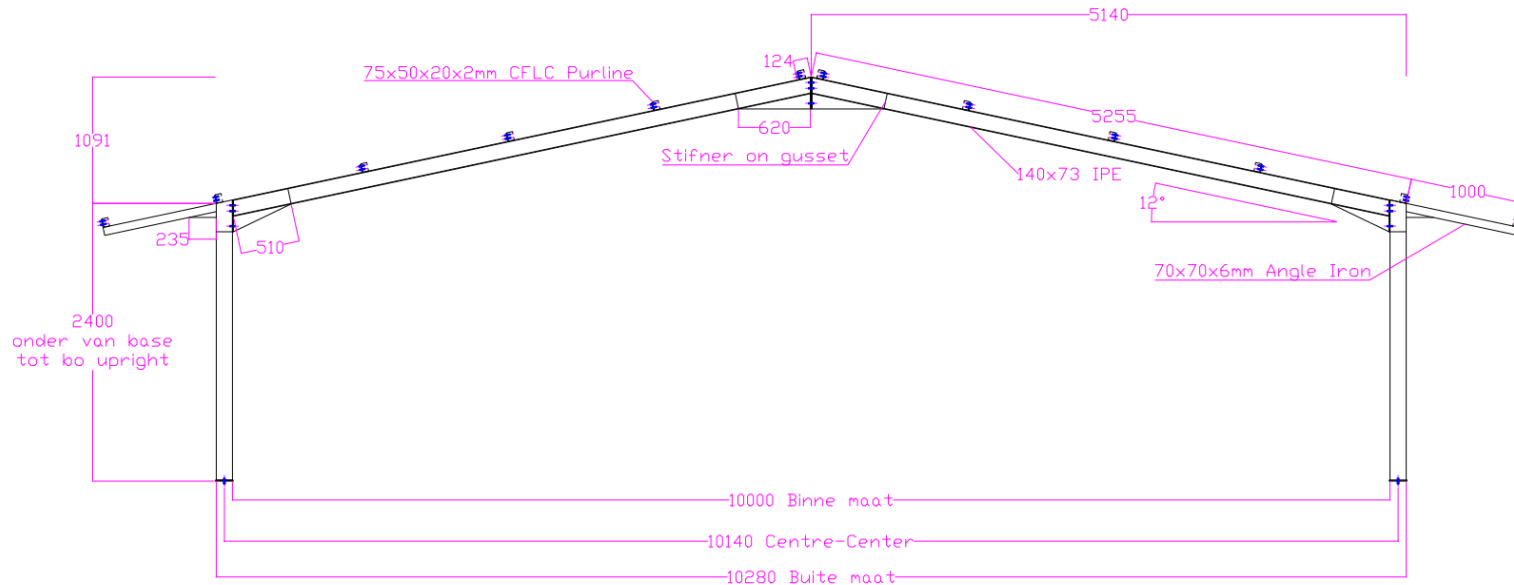

REVISIONS			
ZONE	REV.	DESCRIPTION	DATE
	1	METAL RELEASE	08/08/2018

34x) Kappe, 3m Uitmekaar-99X10M HOK

- M16 READYBAR- 46X) OFF (KRY 3X330 UIT 1M)
- M16X40 GR.8.8- 620X) OFF
- M16 NUTS- 750X) OFF
- M12X30 B&N- 892X) OFF

DIMENSIONS ARE SHOWN IN INCHES AND (MILLIMETERS). UNSPECIFIED TOLERANCES ARE:		NAME	DATE
ANGLES	INCH	MM	
±0°30'	.000±.002	.00±.051	
	.00±.005	.0±.127	
	.0±.050	.0±.254	
MATERIAL	-	COMMENTS:	-
FINISH	-	BENODIG:	
DO NOT SCALE DRAWING			

BRANDWACHT STAAL	
6 JOUBERT STR. WORCESTER, ZA 6850	
Phone: +27 (0)2334-21637 MAIL: brandwachstaal@telkomsa.net	
WEB: www.brandwachstaal.co.za	
ABRE/2018/BEN WOOLS 99M HOENDER HOK	
SIZE	REV.
C	0
SCALE 1:1	WEIGHT: KG
SHEET 1 OF 1