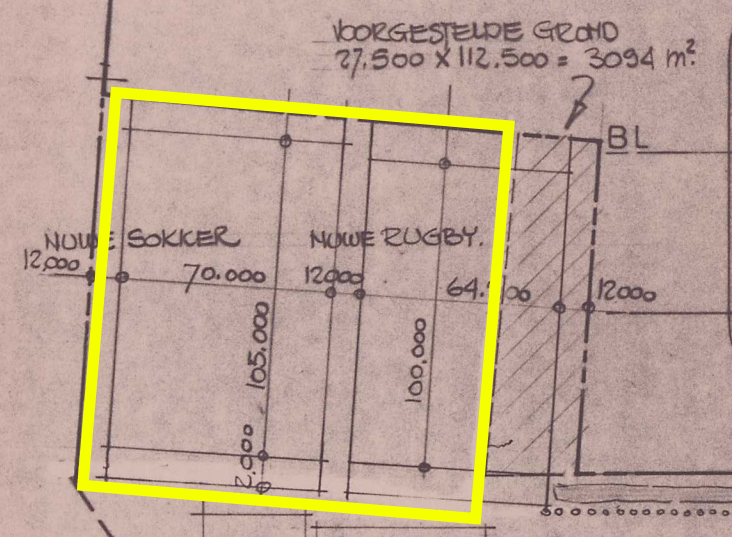

LEGEND

- A ward block: european and non european
- B operating theatres, central sterile supply dept., main kitchen, stores.
- C outpatients dept., casualty dept., laboratories, central records.
- D&F ward blocks: european
- E&H link blocks, lifts, toilets, offices.
- G&J ward blocks: non european
- I incinerator
- K mortuary
- L laundry
- M maintenance workshops and stores
- N electricity and emergency electricity supply
- O boiler house, pump house and reservoirs
- Q domestic staff facilities
- R lecture hall, recovery ward, changing rooms
- T nurses home: non european
- V1 interns quarters
- V2 interns quarters
- W nurses home: european
- Y dentistry

- AH administrative block
- ECH chapel: european
- NCH chapel: non european
- NUE nursery: european
- NUN nursery: non european
- TG garage: non european
- TH housekeepers quarters: non european
- TR nurses recreation hall: non european
- TT nurses teaching centre: non european
- WG garage: european
- WH housekeepers quarters: european
- WR nurses recreation hall: european
- WT nurses teaching centre: european

- PTE public toilet: european
- PTN public toilet: non european

- BP bank & post office
- SB store block

BESTAANDE EN NUWE SPORTVELDE MEDIESE SKOOL
BEPLANNINGS AFDELING 4/5 . SKAAL 1: 2500 . DATUM 10 JAN. 1979.

VOORGESTELDE ONTSPANNINGSZAAL, HIPPOKRATES
DATUM 7.5.79

- A - Nu-klanke personeel
- B - Hoog kombineer
- C - Elektriese Substansie
- D - Woonbal base
- E - Ontspanningsaal 18,5 x 8 m