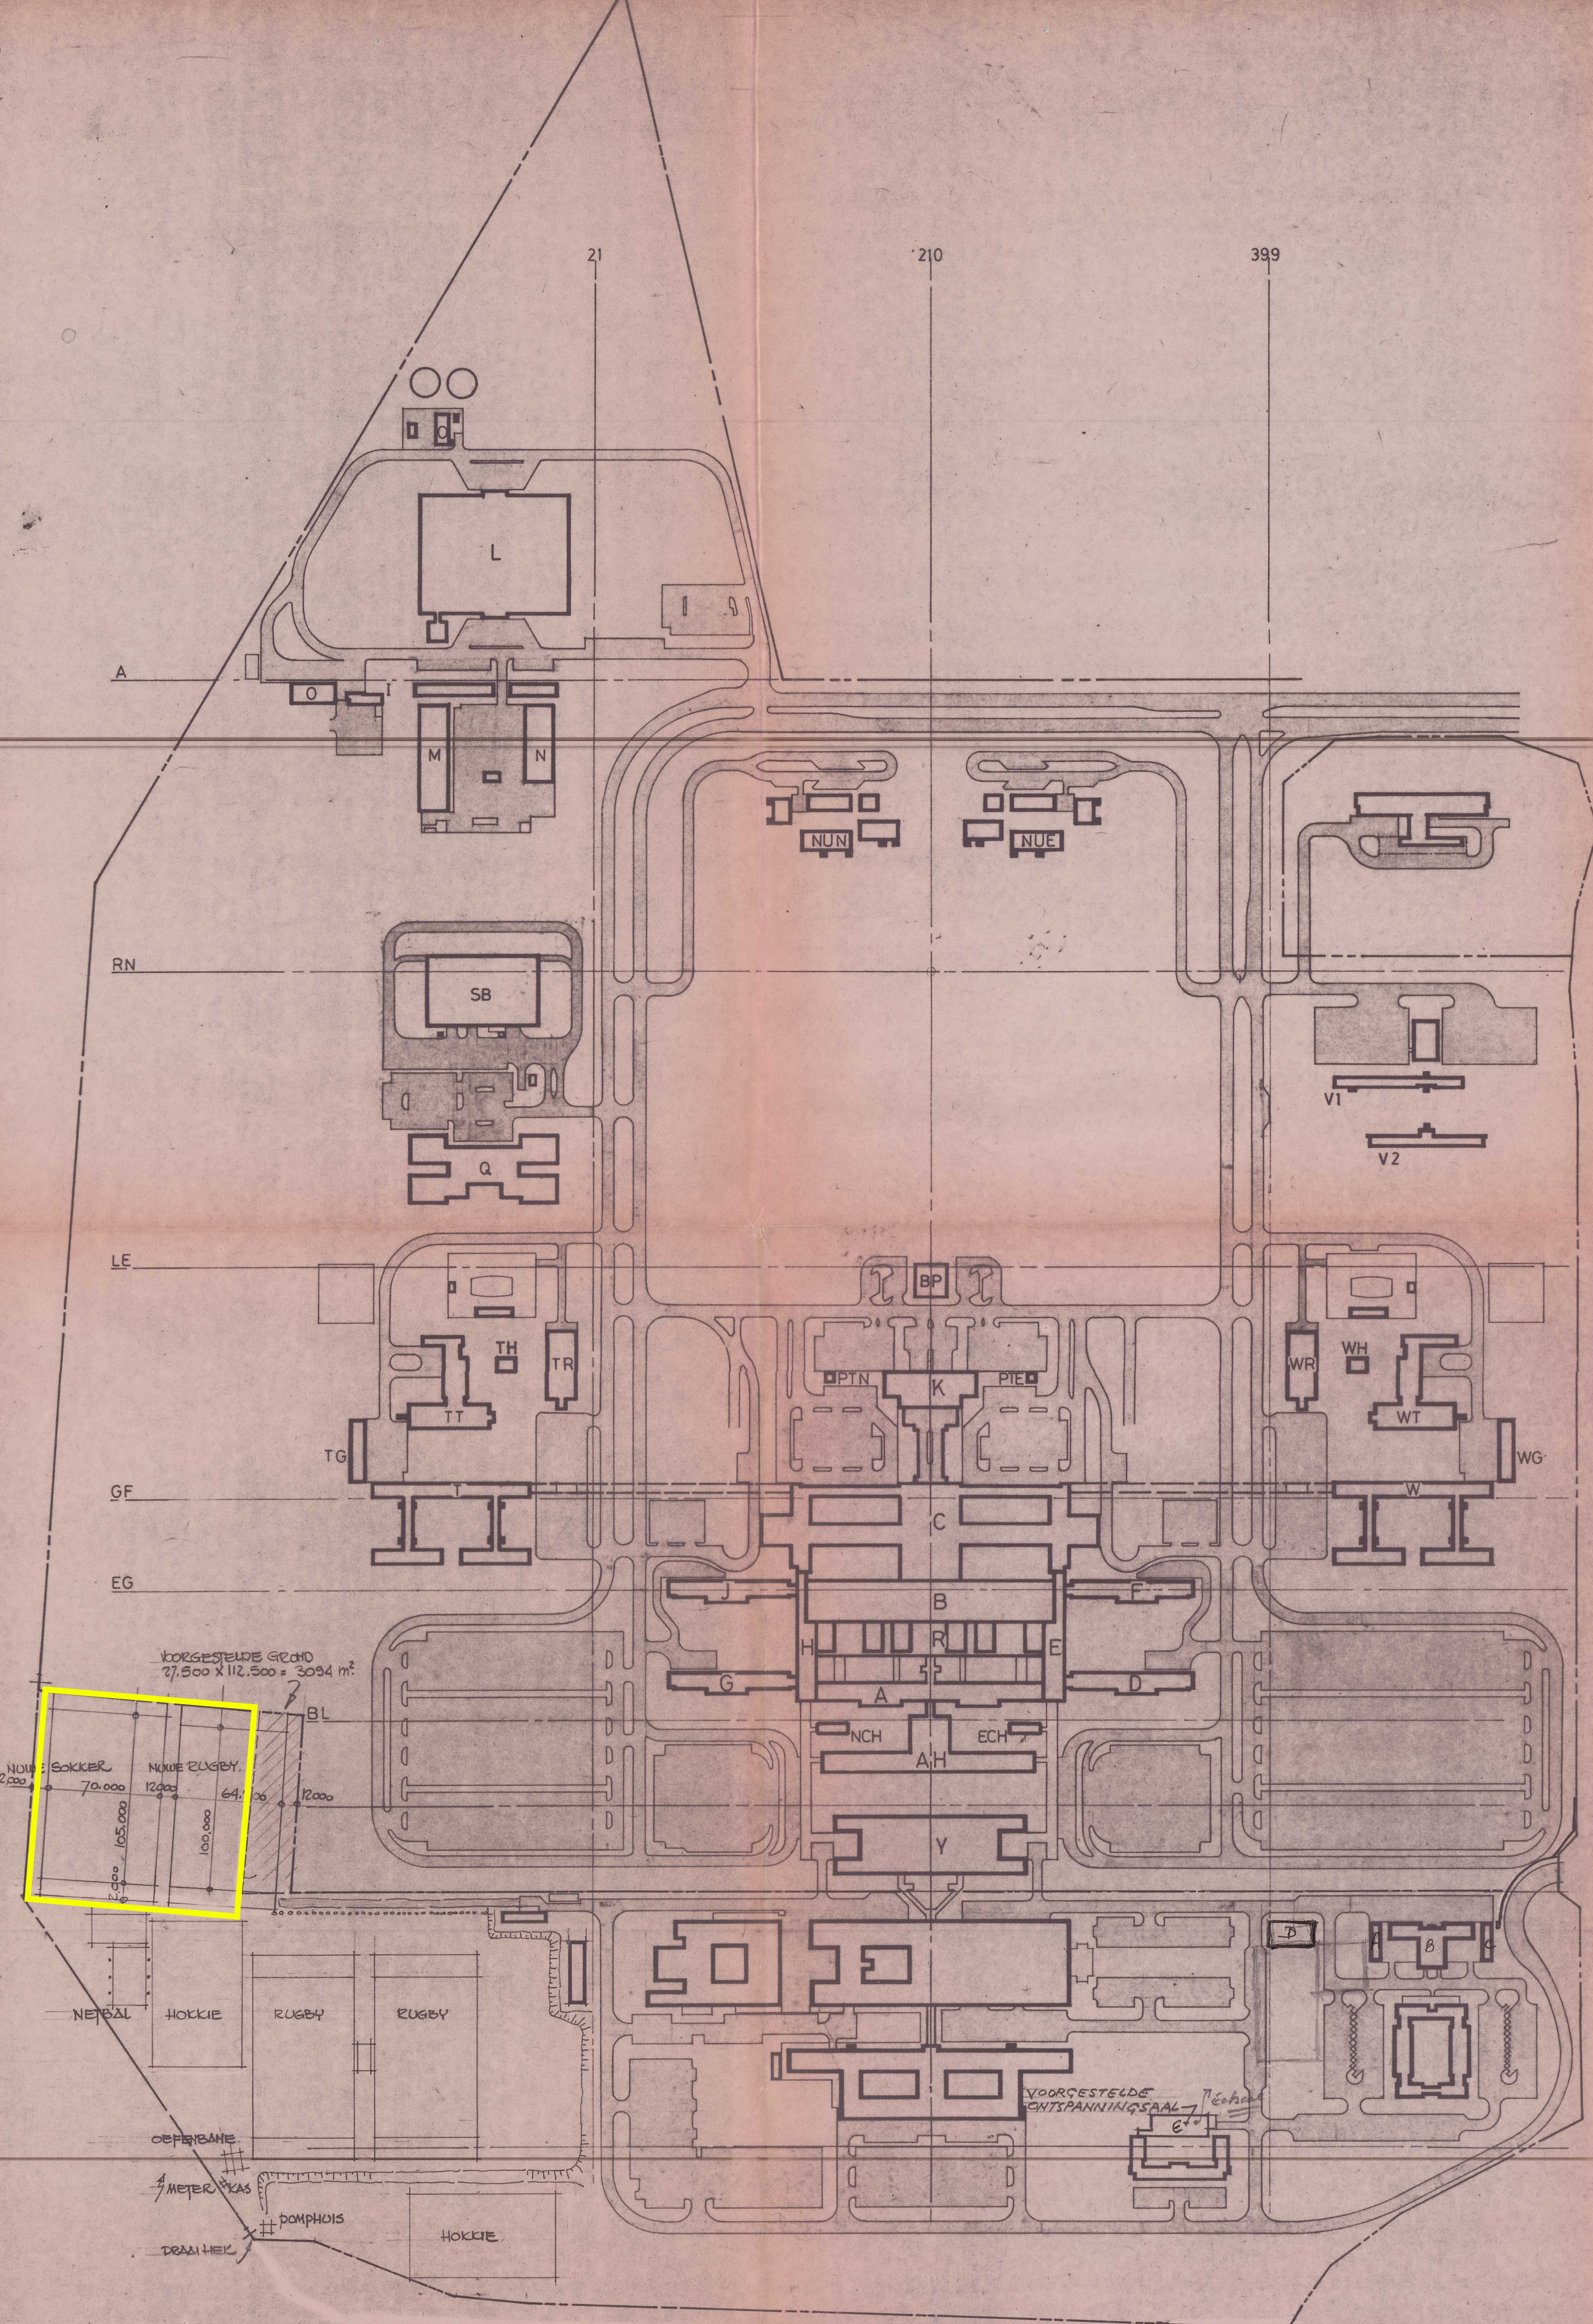

LEGEND

- A ward block: european and non european
- B operating theatres, central sterile supply dept., main kitchen, stores.
- C outpatients dept., casualty dept., laboratories, central records.
- D&F ward blocks: european
- E&H link blocks, lifts, toilets, offices.
- G&J ward blocks: non european
- I incinerator
- K mortuary
- L laundry
- M maintenance workshops and stores
- N electricity and emergency electricity supply
- O boiler house, pump house and reservoirs
- Q domestic staff facilities
- R lecture hall, recovery ward, changing rooms
- T nurses home: non european
- V1 interns quarters
- V2 interns quarters
- W nurses home: european
- Y dentistry

- PTE public toilet: european
- PTN public toilet: non european

- BP bank & post office
- SB store block

BESTAANDE EN NUWE SPORTVELDE MEDIESE SKOOL
BEPLANNINGS AFDELING 4/5 . SKAAL 1: 2500 . DATUM 10 JAN. 1979.