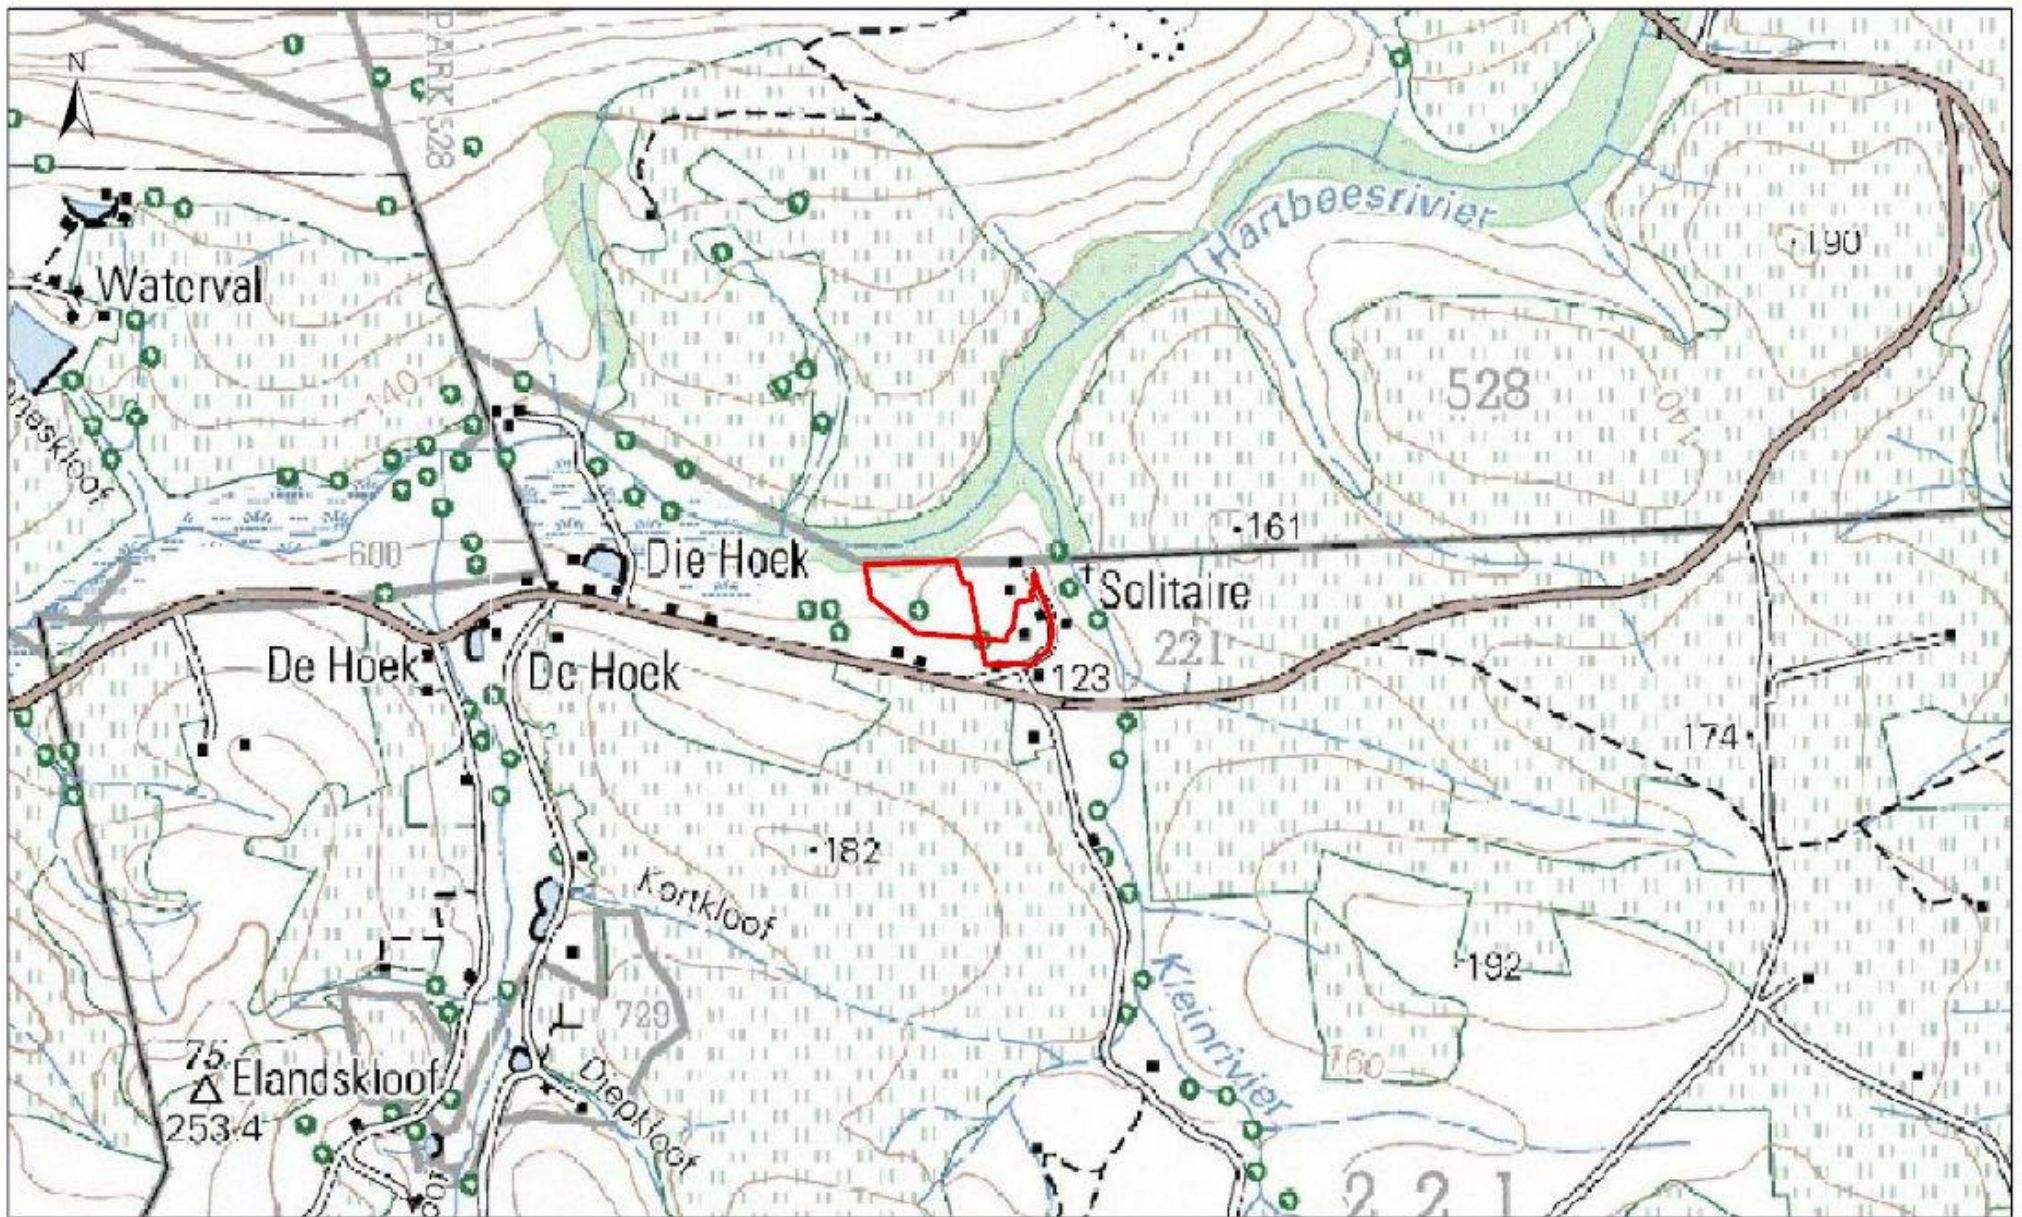

LOCALITY MAP

Legend
★ Portion 349 of Farm 811

Google Earth

Data SIO, NOAA, U.S. Navy, NGA, GEBCO
Image © 2025 Airbus

10 km

LOCALITY MAP

Legend
■ Portion 349 of Farm 811

Bovenplaats

Shabach Farm

Glen Oakes Farm

Camel rides (Lekkerdroom Farm...)

De Postkantoor Cafe

Pom Gratz

Tesselaarsdal

Klein Welweg

Google Earth

Image © 2025 Airbus

2 km

1:50 000 TOPOGRAPHIC MAP OF PTN 349 OF FARM 811

Date created: 2026/05/05