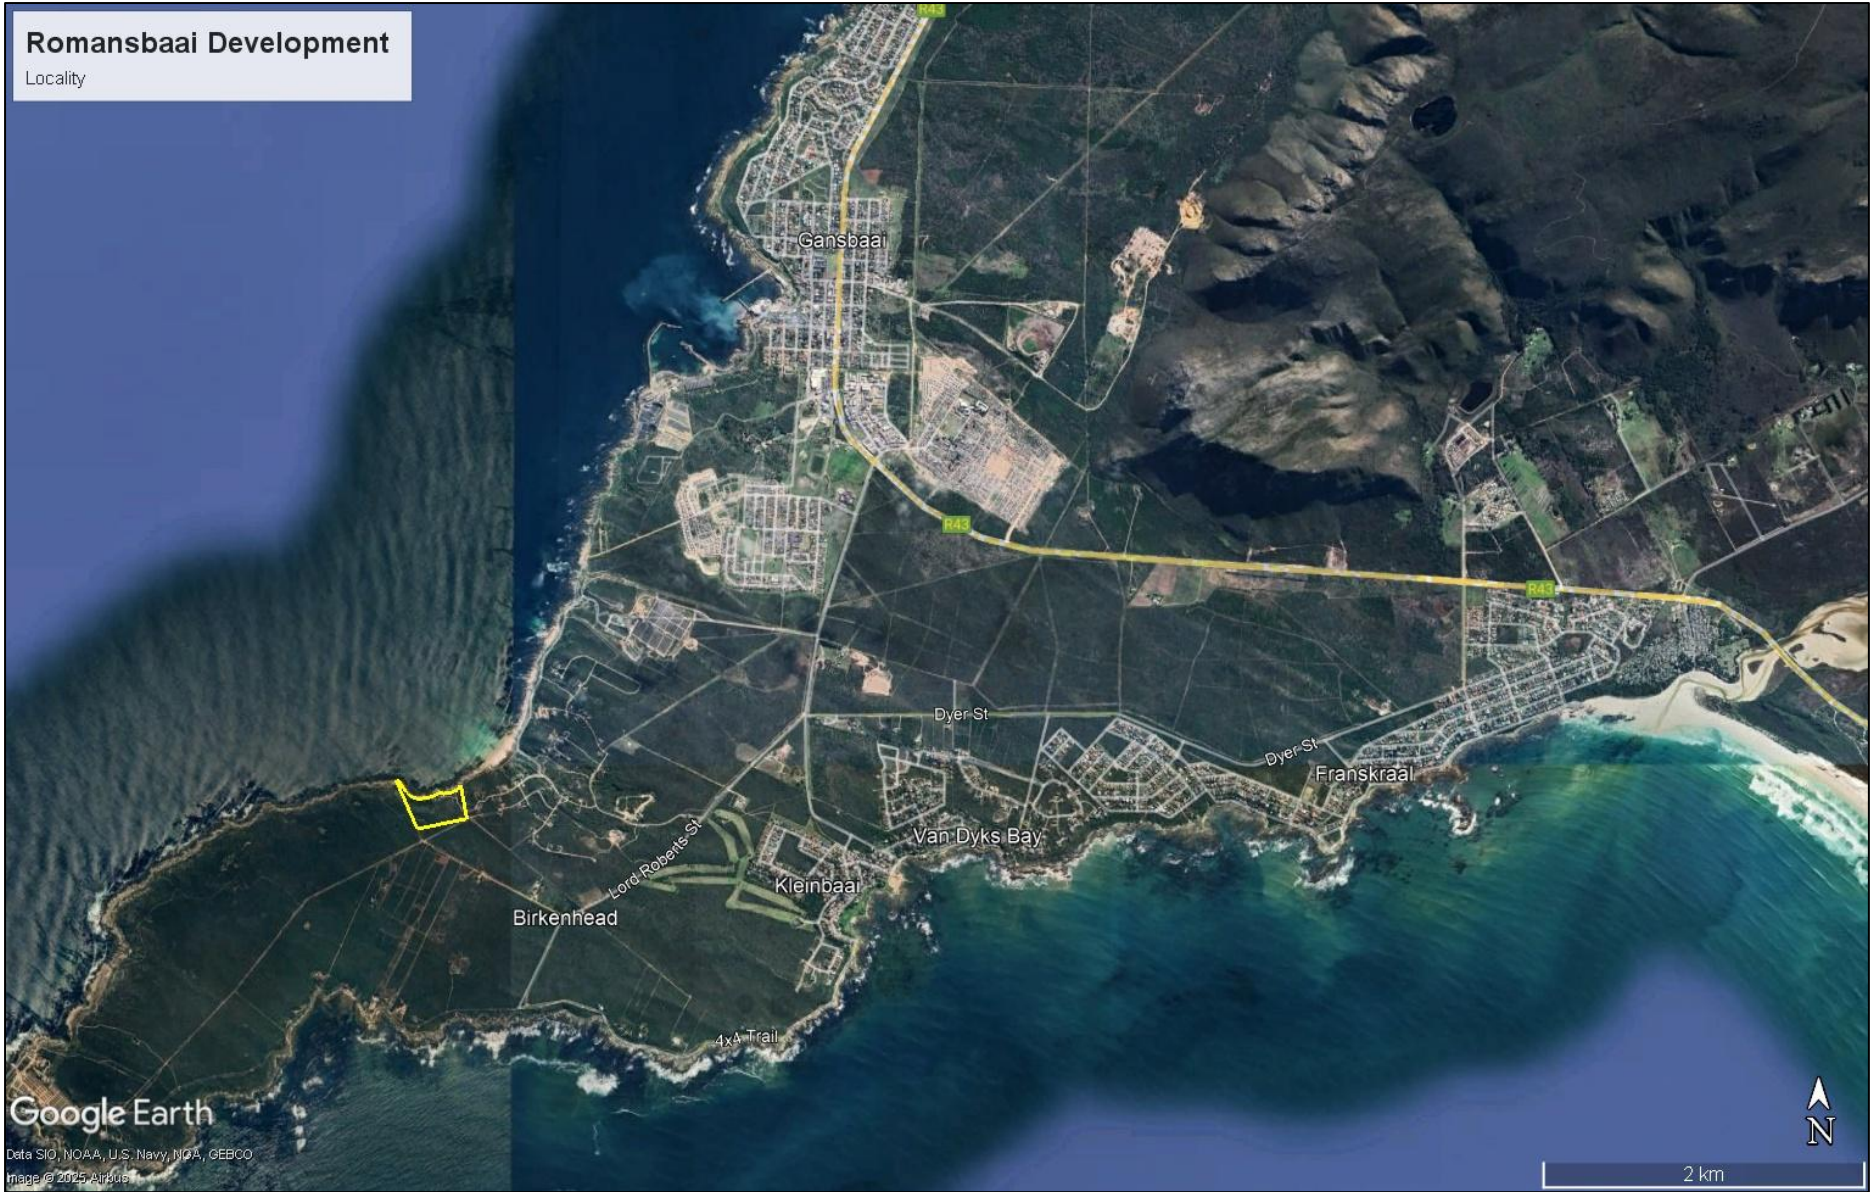

Romansbaai Development

Locality

Google Earth

Data SIO, NOAA, U.S. Navy, NGA, GEBCO
Image © 2025 Airbus

2 km