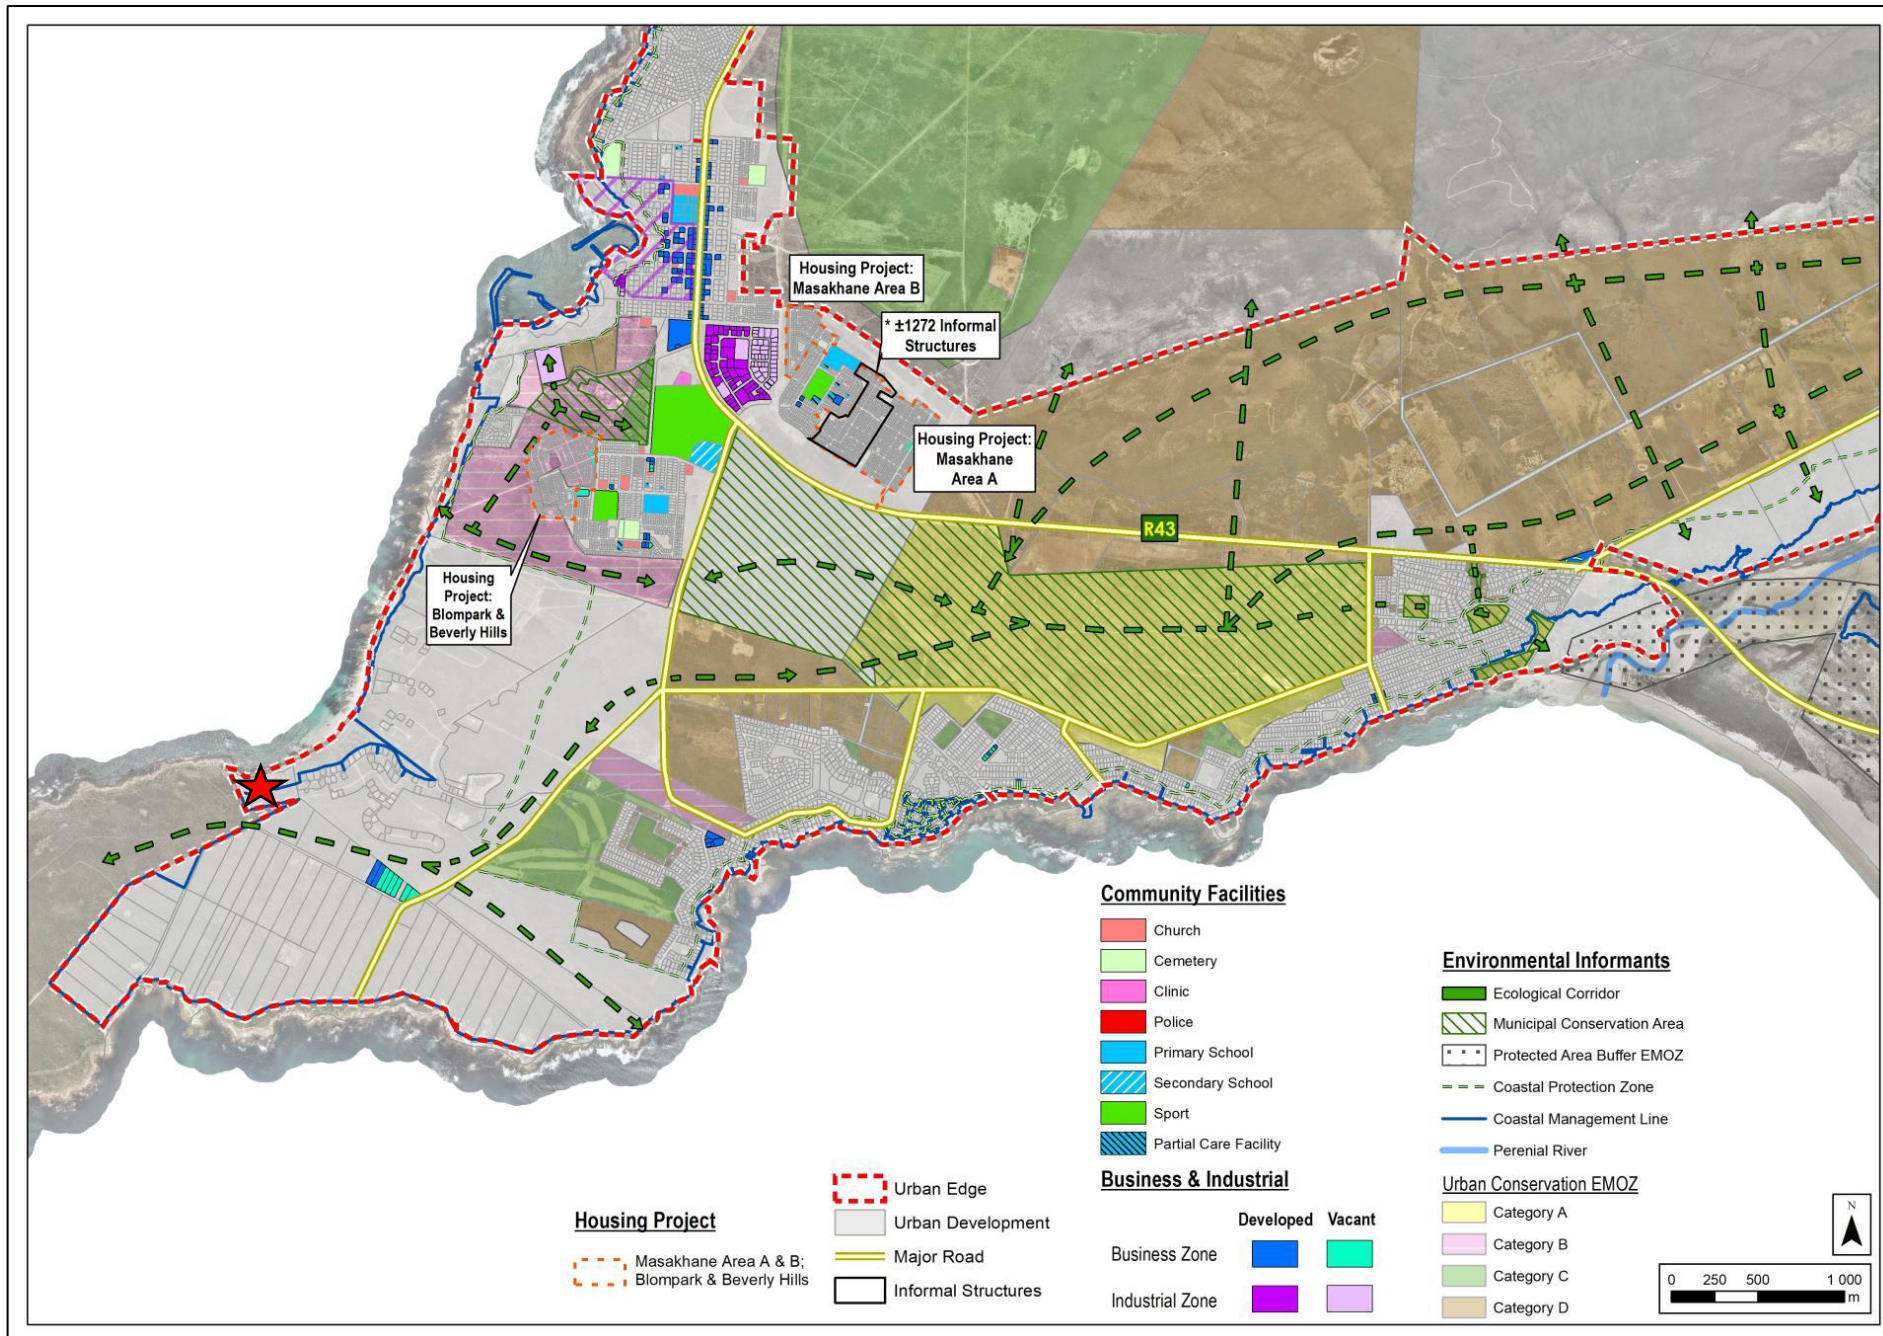

Figure 1: Zoning map of the site and surrounding areas.

Figure 2: SDP taken from the Overstrand Municipality IDP. Site location is indicated by red star.